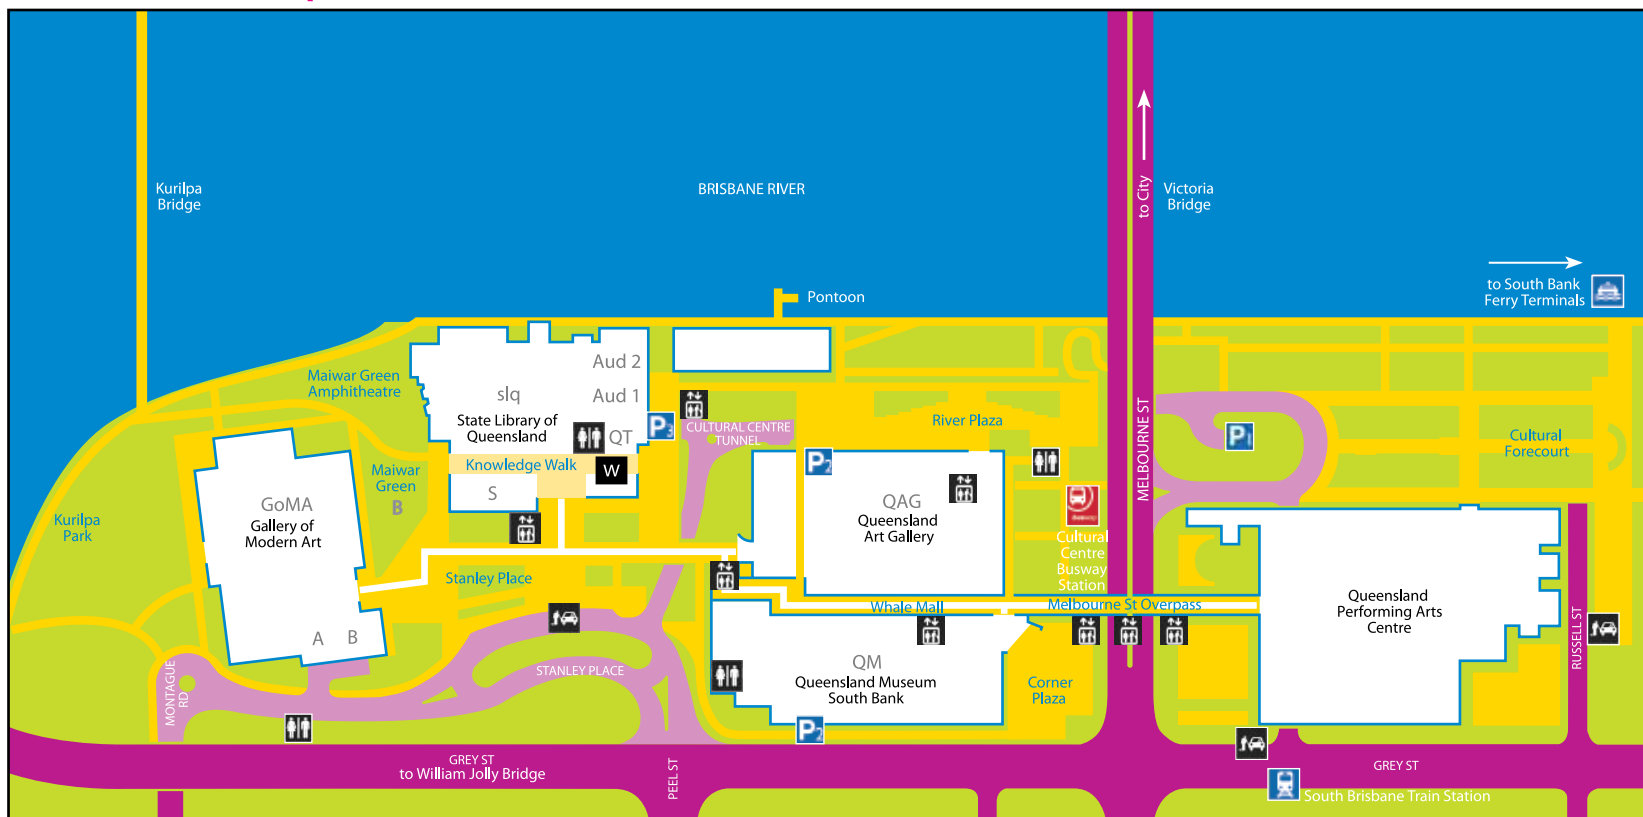

## Venue hire spaces

## Directory

B The Breezeway, Maiwar Green  
 S slq The Studio - Level 1  
 Aud 1 slq Auditorium 1 - Level 2  
 Aud 2 slq Auditorium 1 - Level 2  
 QT slq Queensland Terrace - Level 2

A GoMA Cinema A - Level 1  
 B GoMA Cinema B - Level 1  
 QM Queensland Museum South Bank, theatre  
 QAG Queensland Art Gallery Lecture Theatre

Cultural Centre Busway Station

Ferry Terminal

Train Station